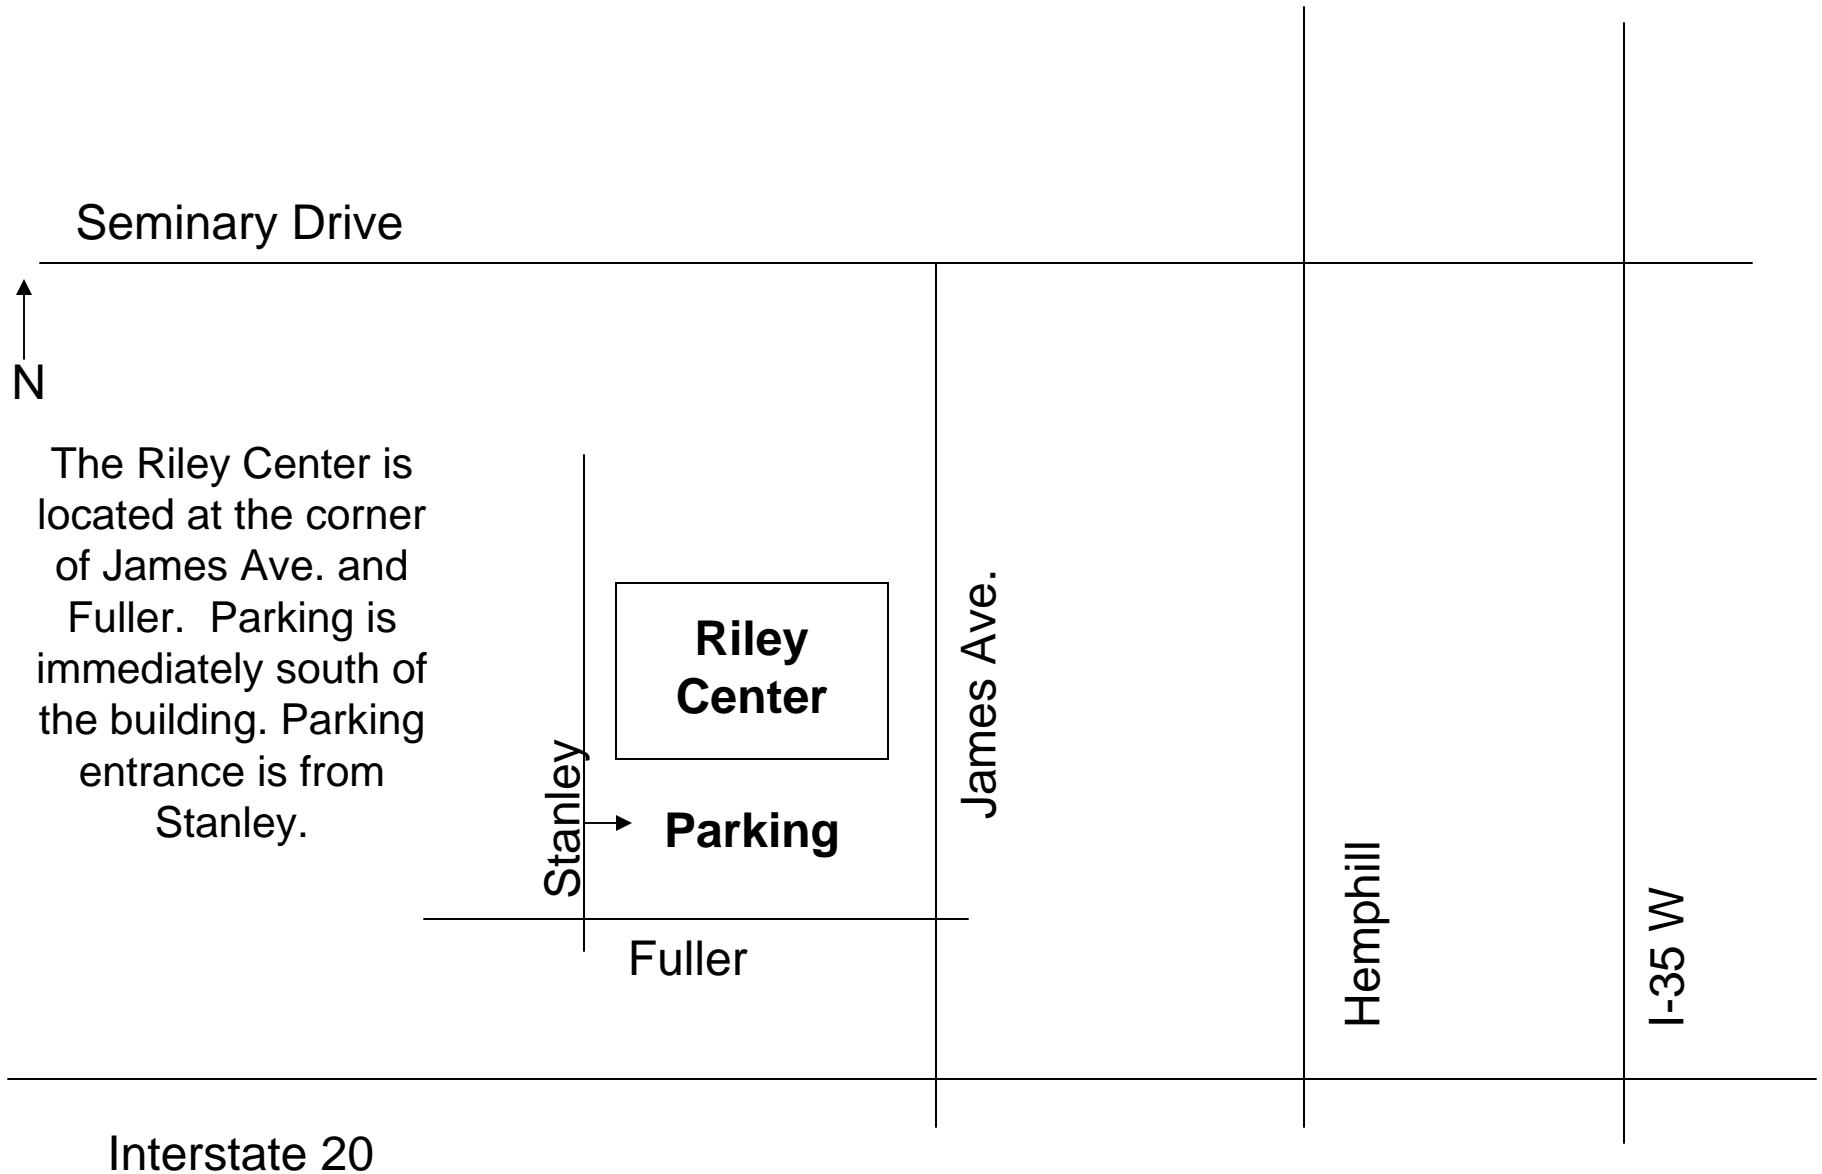

Map to Riley Conference Center at Southwestern Baptist Theological Seminary

The Riley Center is located at the corner of James Ave. and Fuller. Parking is immediately south of the building. Parking entrance is from Stanley.